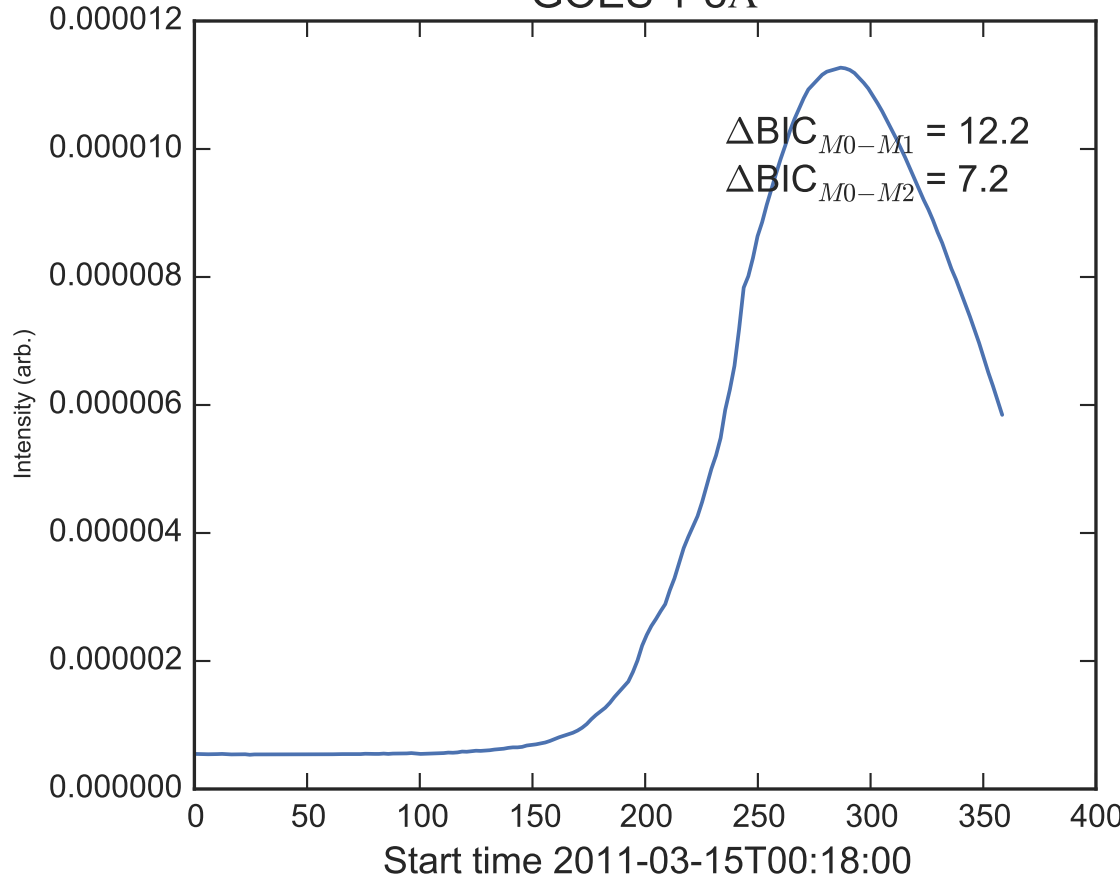

GOES 1-8Å

Power Spectral Density (PSD) - Model 0

Power Spectral Density (PSD) - Model 1

Power Spectral Density (PSD) - Model 2