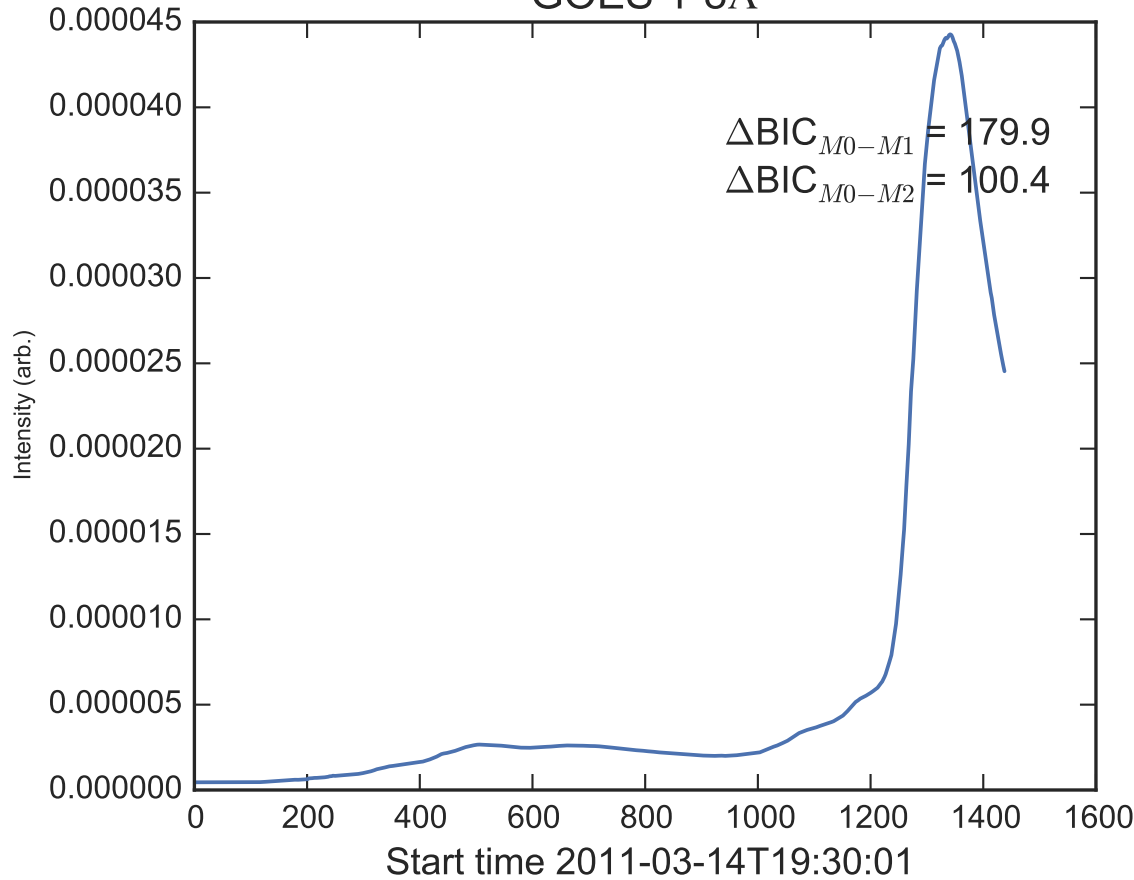

GOES 1-8Å

Power Spectral Density (PSD) - Model 0

Power Spectral Density (PSD) - Model 1

Power Spectral Density (PSD) - Model 2