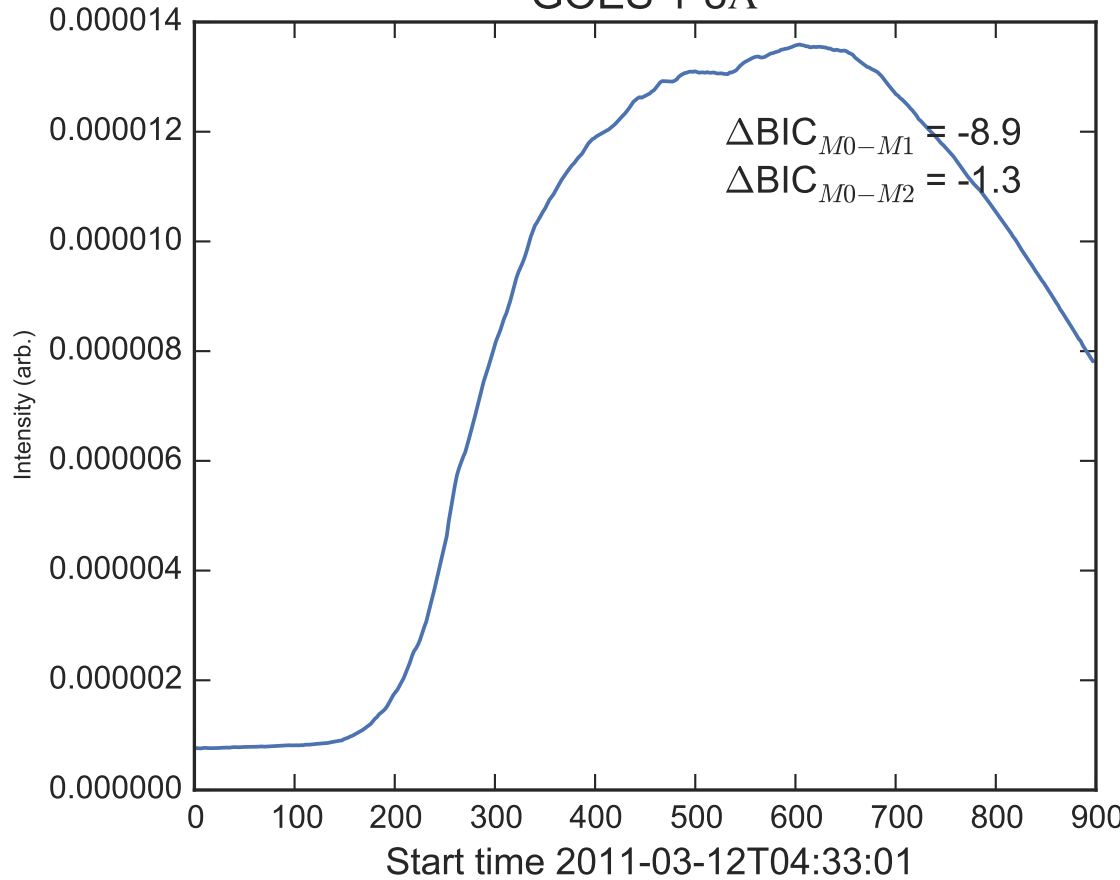

GOES 1-8Å

Power Spectral Density (PSD) - Model 0

Power Spectral Density (PSD) - Model 1

Power Spectral Density (PSD) - Model 2