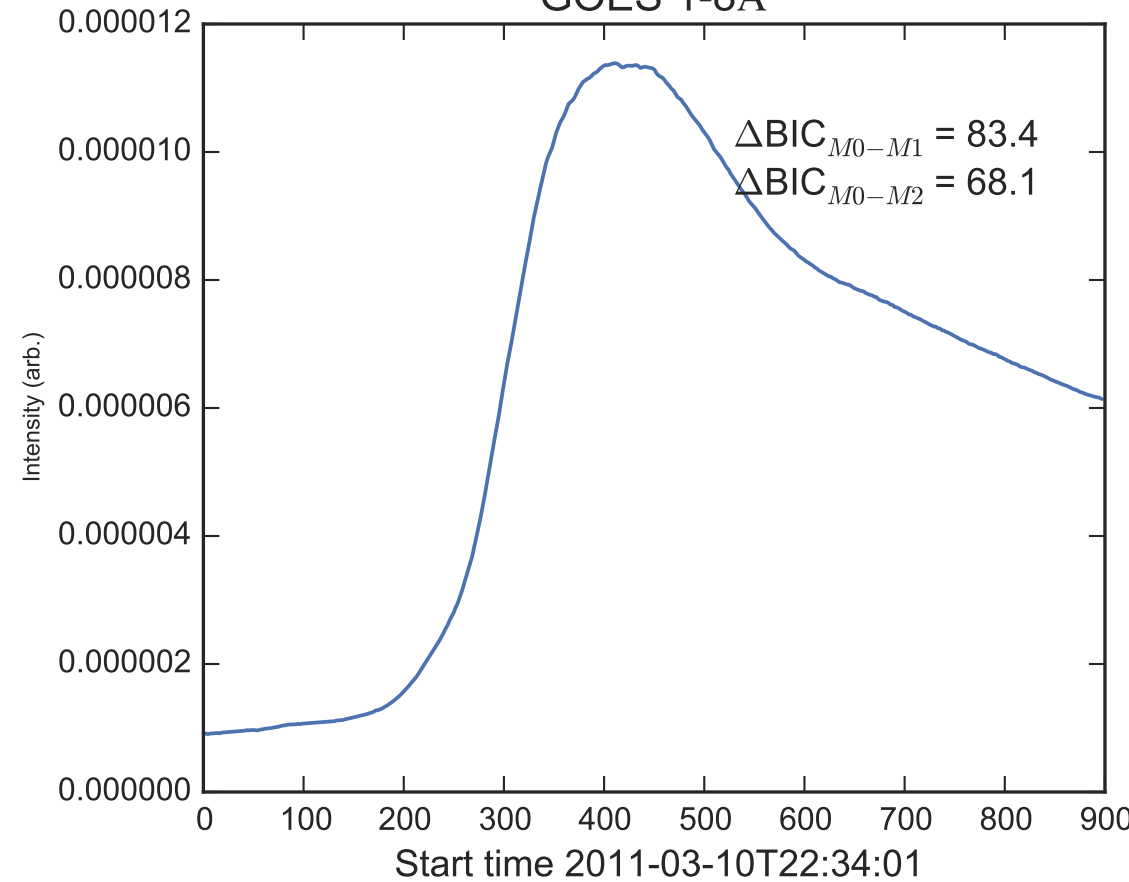

GOES 1-8Å

Power Spectral Density (PSD) - Model 0

Power Spectral Density (PSD) - Model 1

Power Spectral Density (PSD) - Model 2