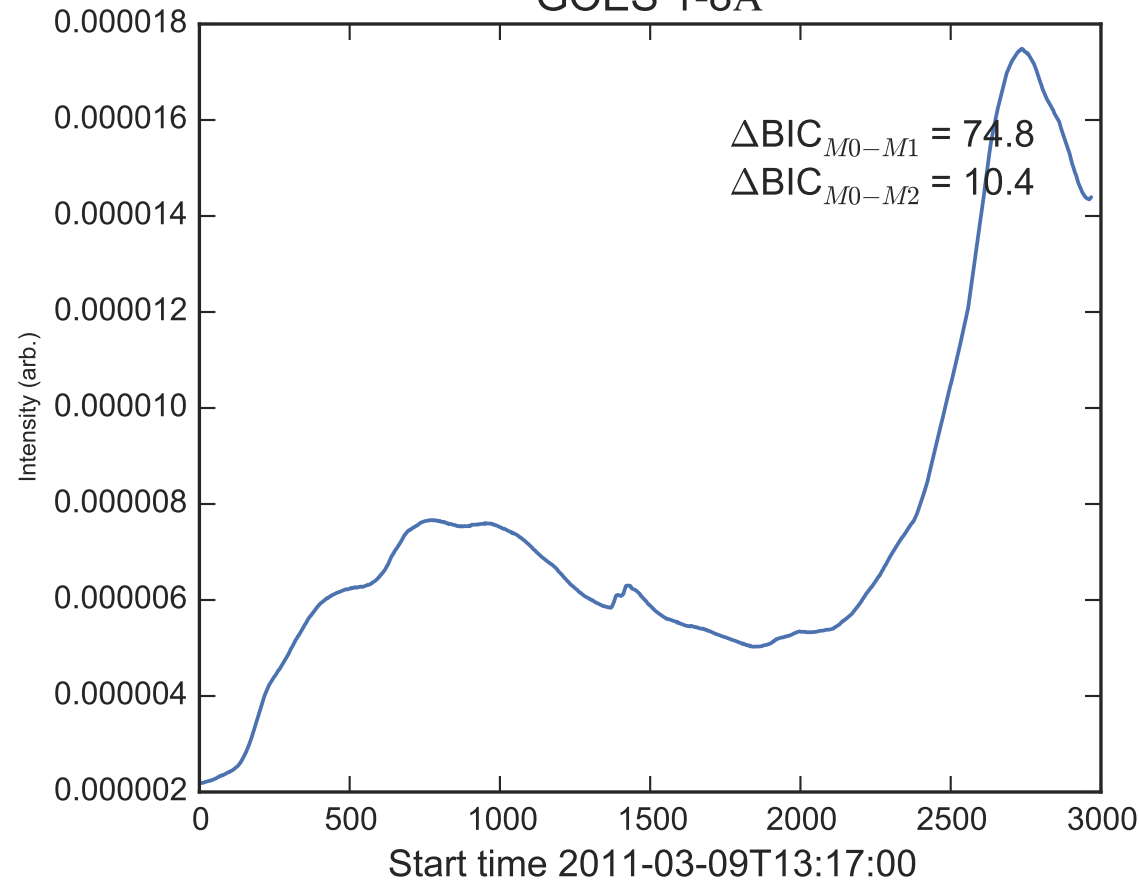

GOES 1-8Å

Power Spectral Density (PSD) - Model 0

Power Spectral Density (PSD) - Model 1

Power Spectral Density (PSD) - Model 2