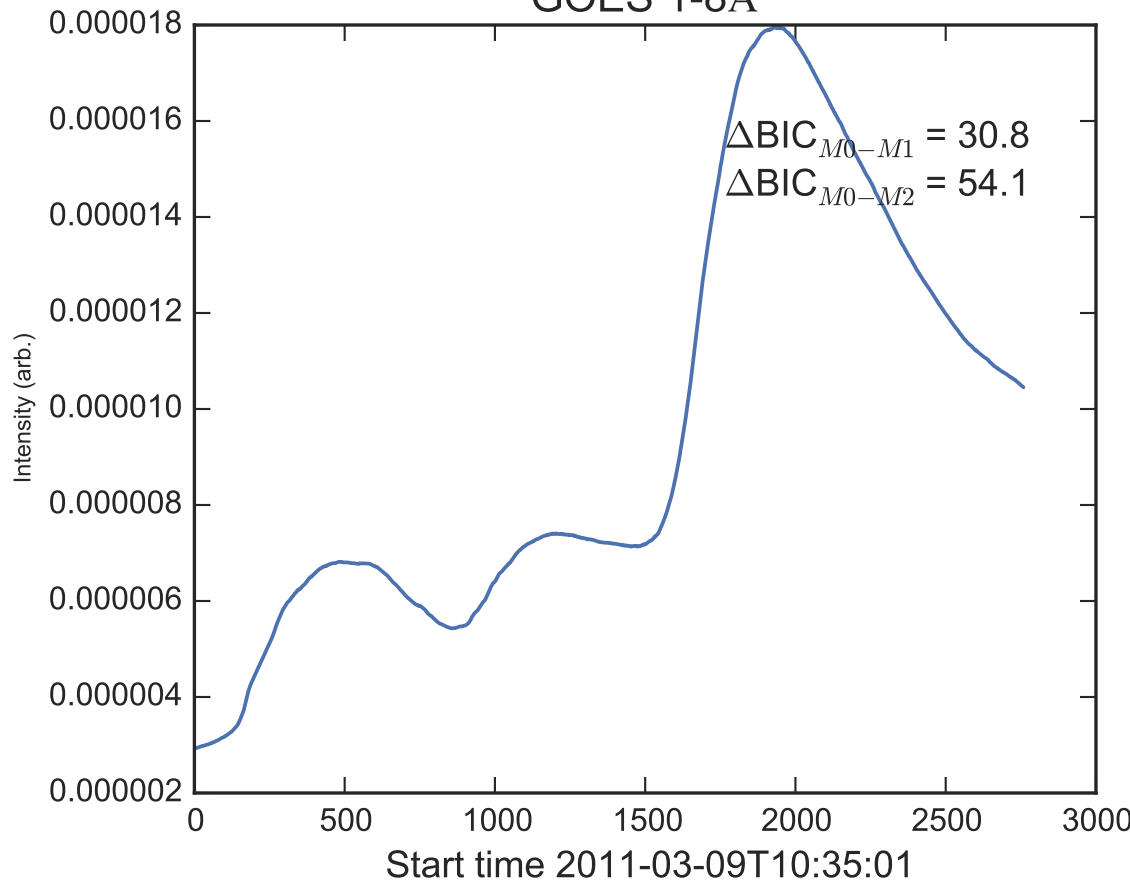

GOES 1-8Å

Power Spectral Density (PSD) - Model 0

Power Spectral Density (PSD) - Model 1

Power Spectral Density (PSD) - Model 2