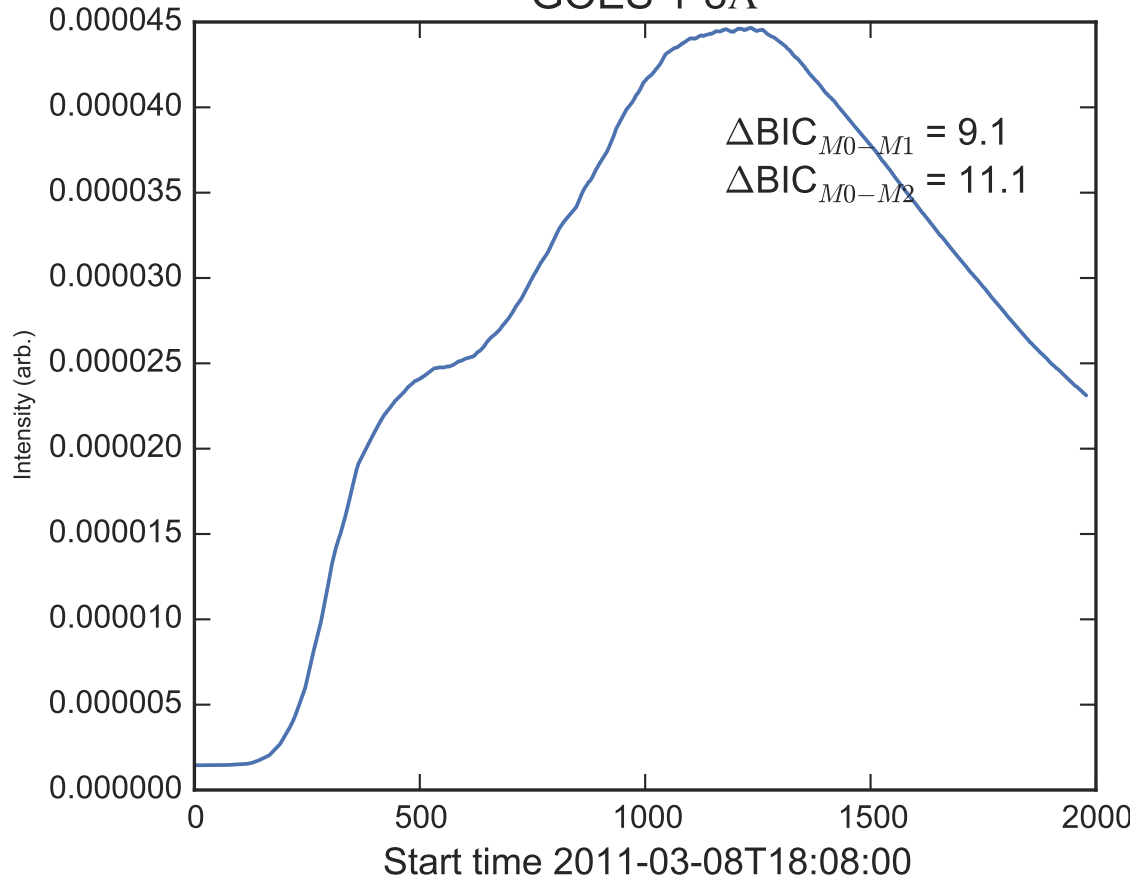

GOES 1-8Å

Power Spectral Density (PSD) - Model 0

Power Spectral Density (PSD) - Model 1

Power Spectral Density (PSD) - Model 2