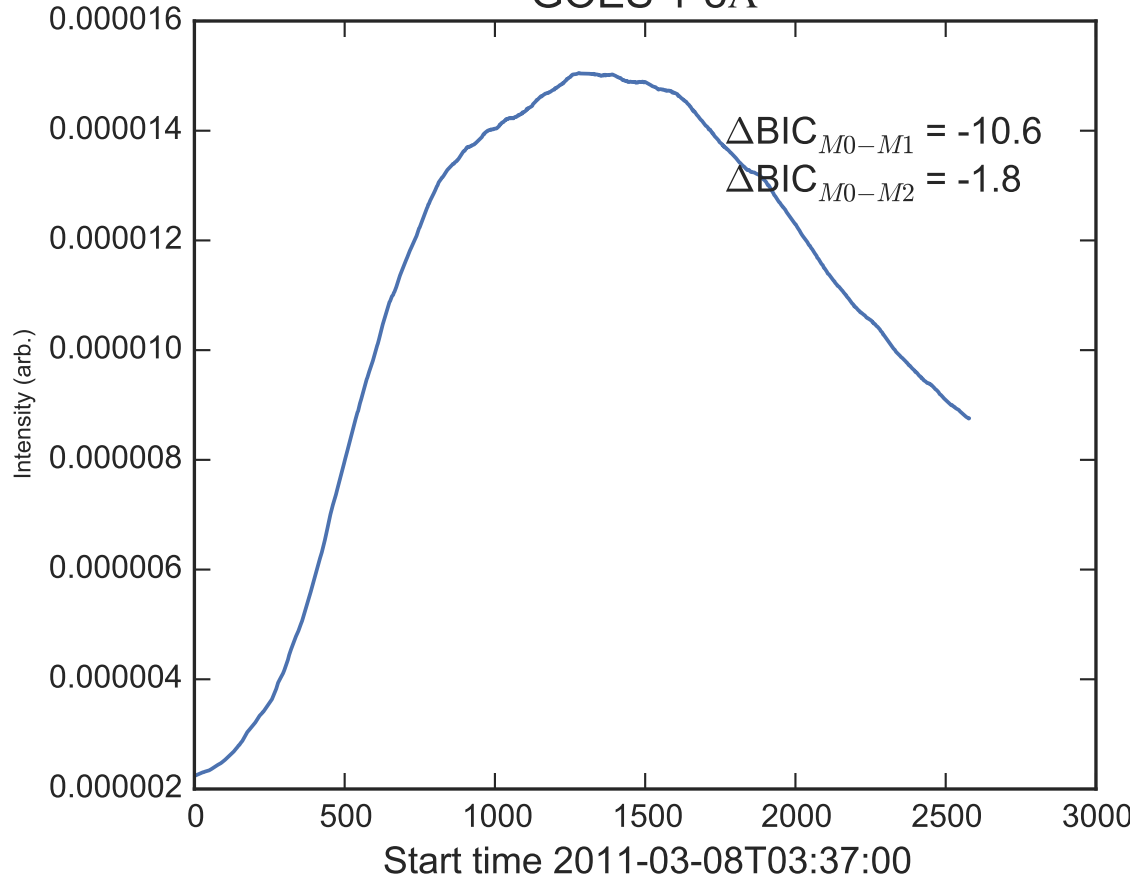

GOES 1-8Å

Power Spectral Density (PSD) - Model 0

Power Spectral Density (PSD) - Model 1

Power Spectral Density (PSD) - Model 2