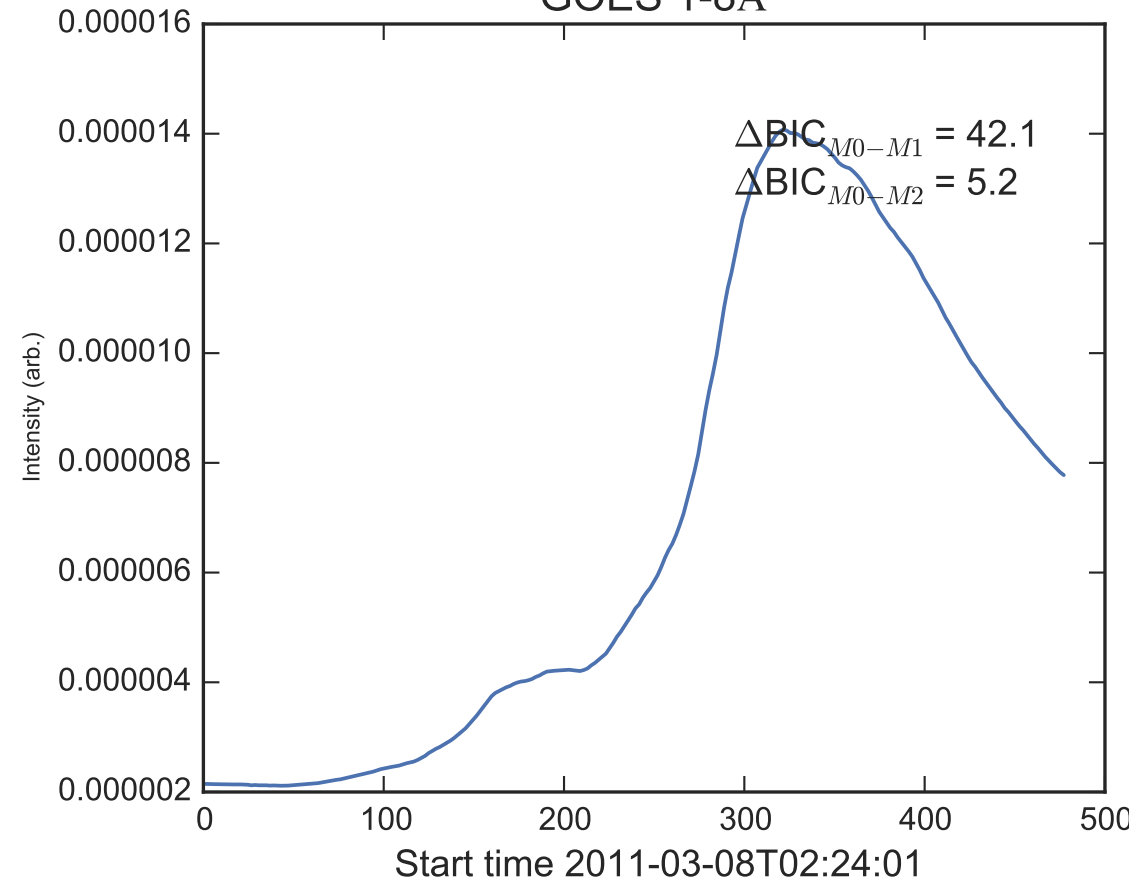

GOES 1-8Å

Power Spectral Density (PSD) - Model 0

Power Spectral Density (PSD) - Model 1

Power Spectral Density (PSD) - Model 2