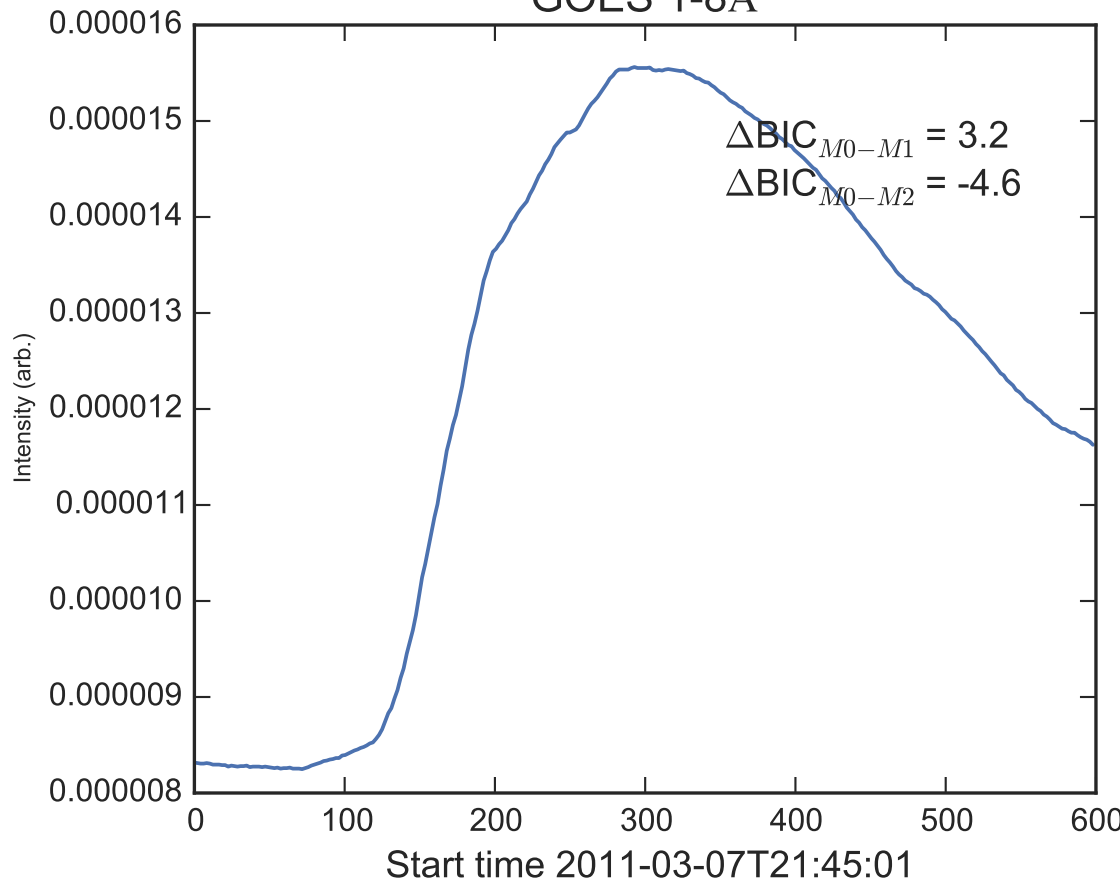

GOES 1-8Å

Power Spectral Density (PSD) - Model 0

Power Spectral Density (PSD) - Model 1

Power Spectral Density (PSD) - Model 2