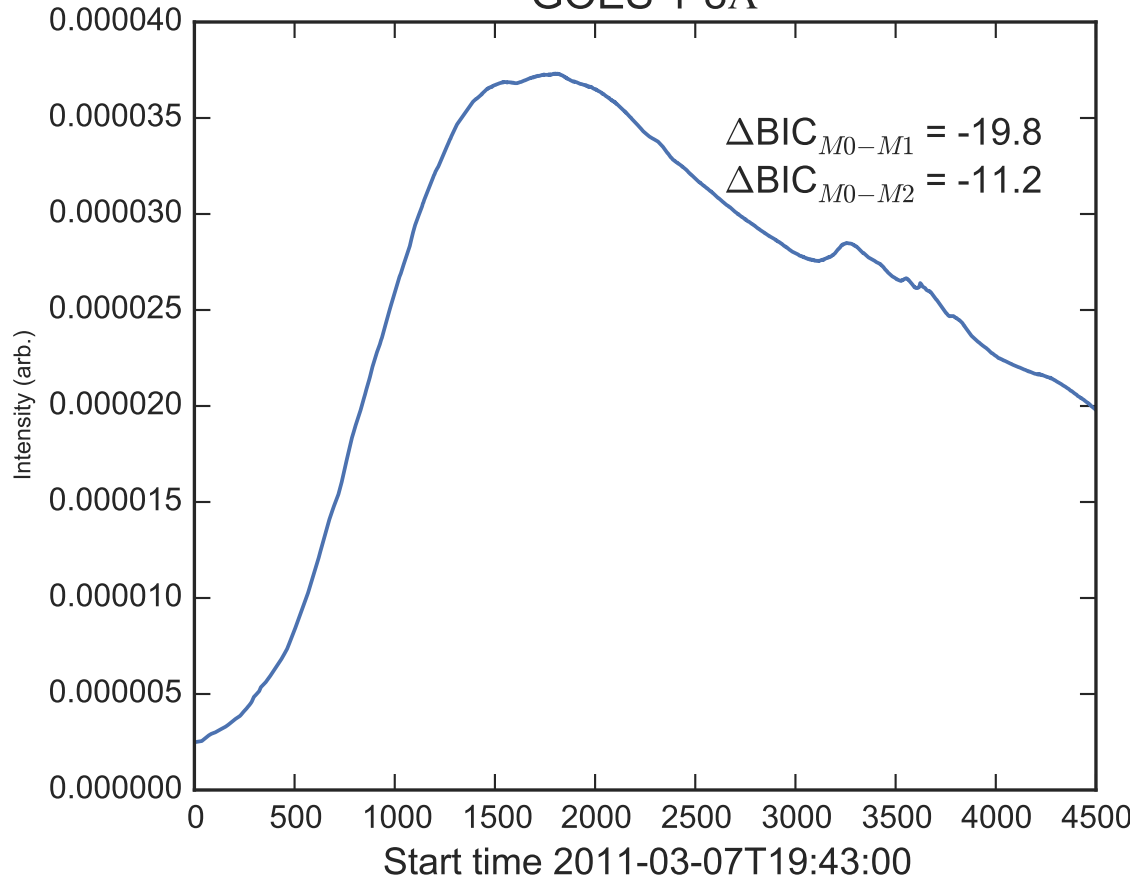

GOES 1-8Å

Power Spectral Density (PSD) - Model 0

Power Spectral Density (PSD) - Model 1

Power Spectral Density (PSD) - Model 2