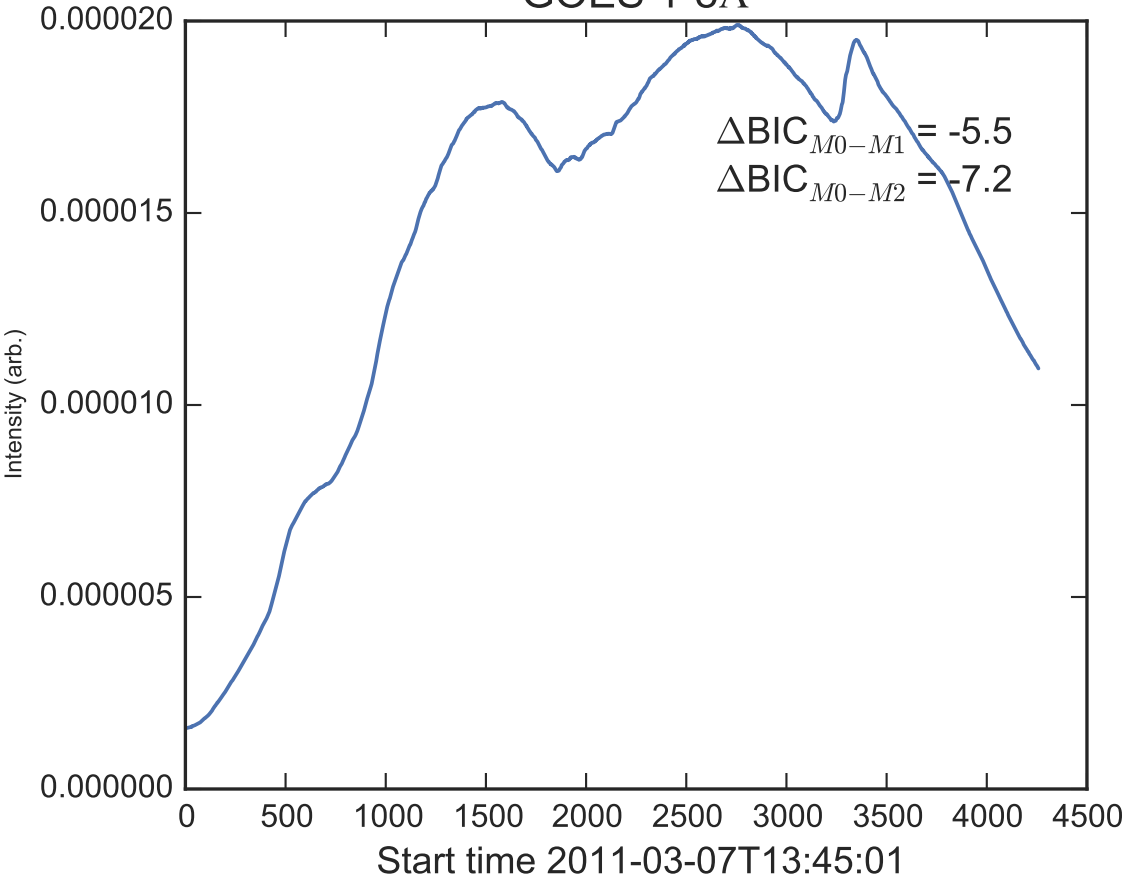

GOES 1-8Å

Power Spectral Density (PSD) - Model 0

Power Spectral Density (PSD) - Model 1

Power Spectral Density (PSD) - Model 2