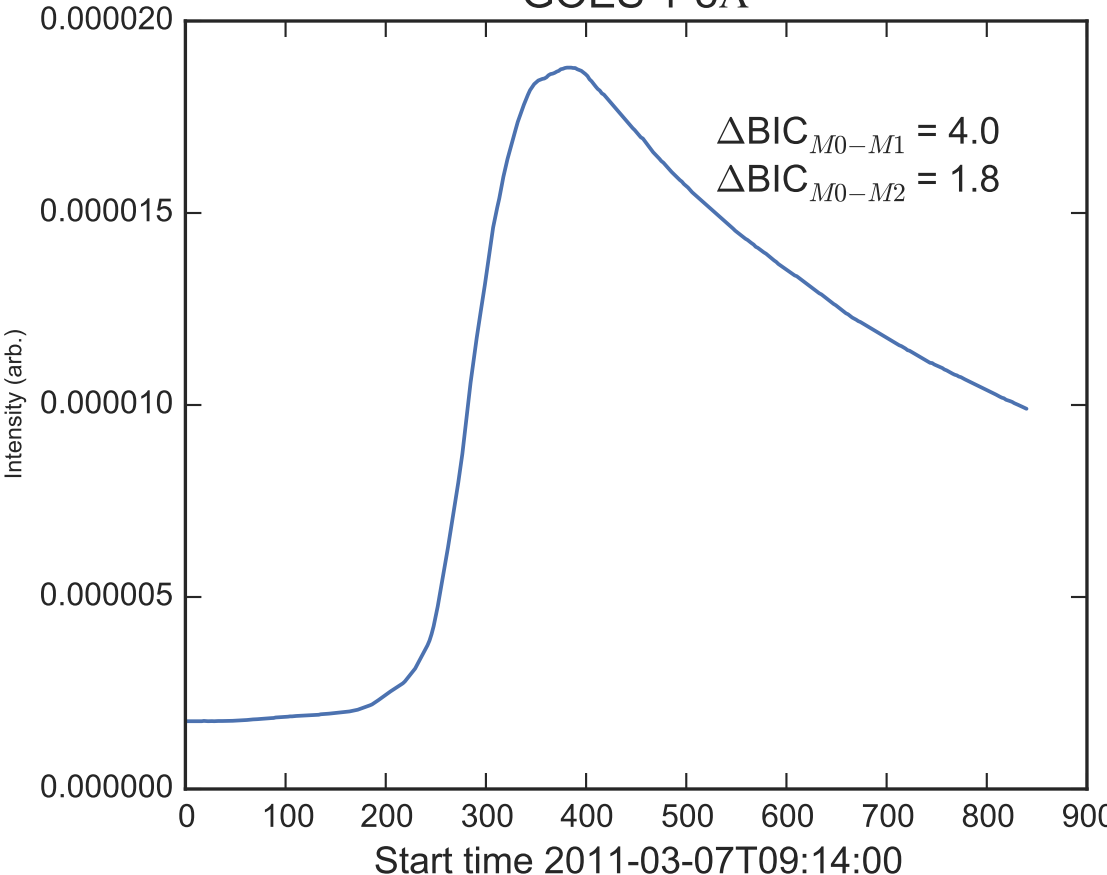

GOES 1-8Å

Power Spectral Density (PSD) - Model 0

Power Spectral Density (PSD) - Model 1

Power Spectral Density (PSD) - Model 2