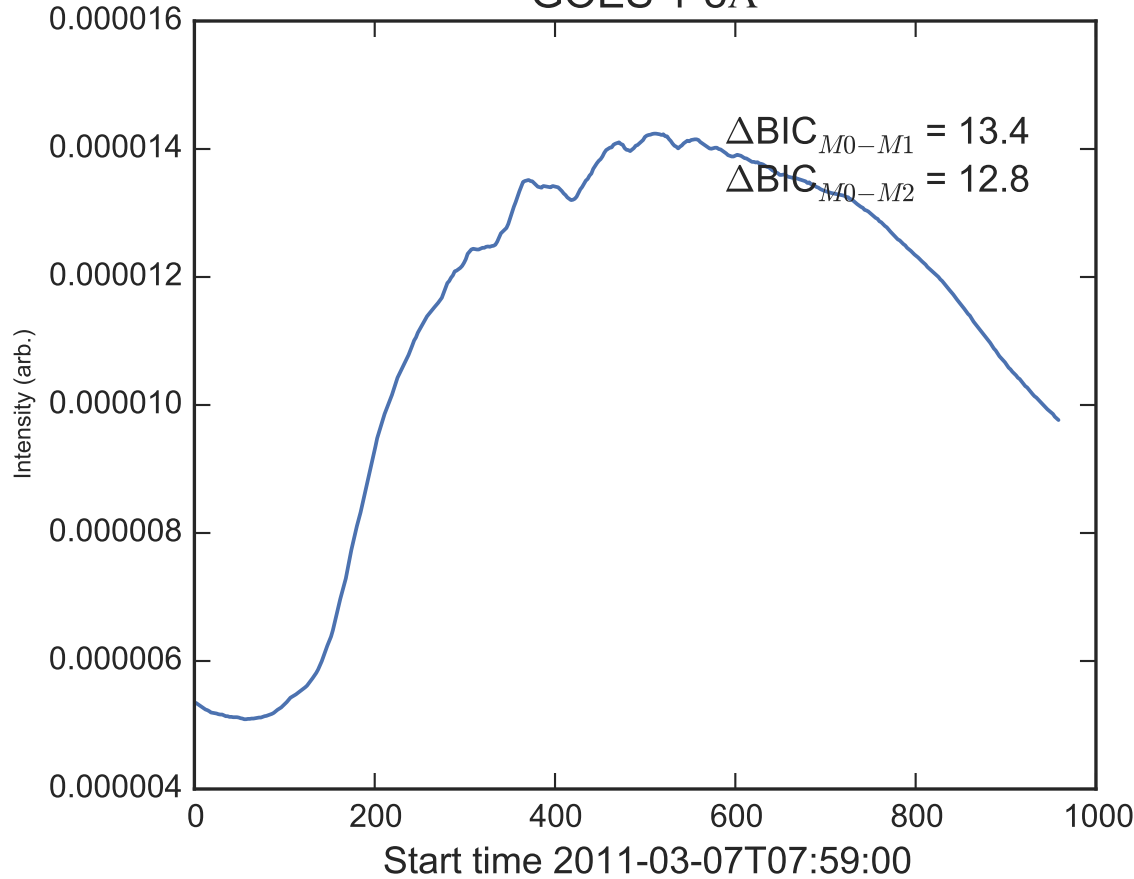

GOES 1-8Å

Power Spectral Density (PSD) - Model 0

Power Spectral Density (PSD) - Model 1

Power Spectral Density (PSD) - Model 2