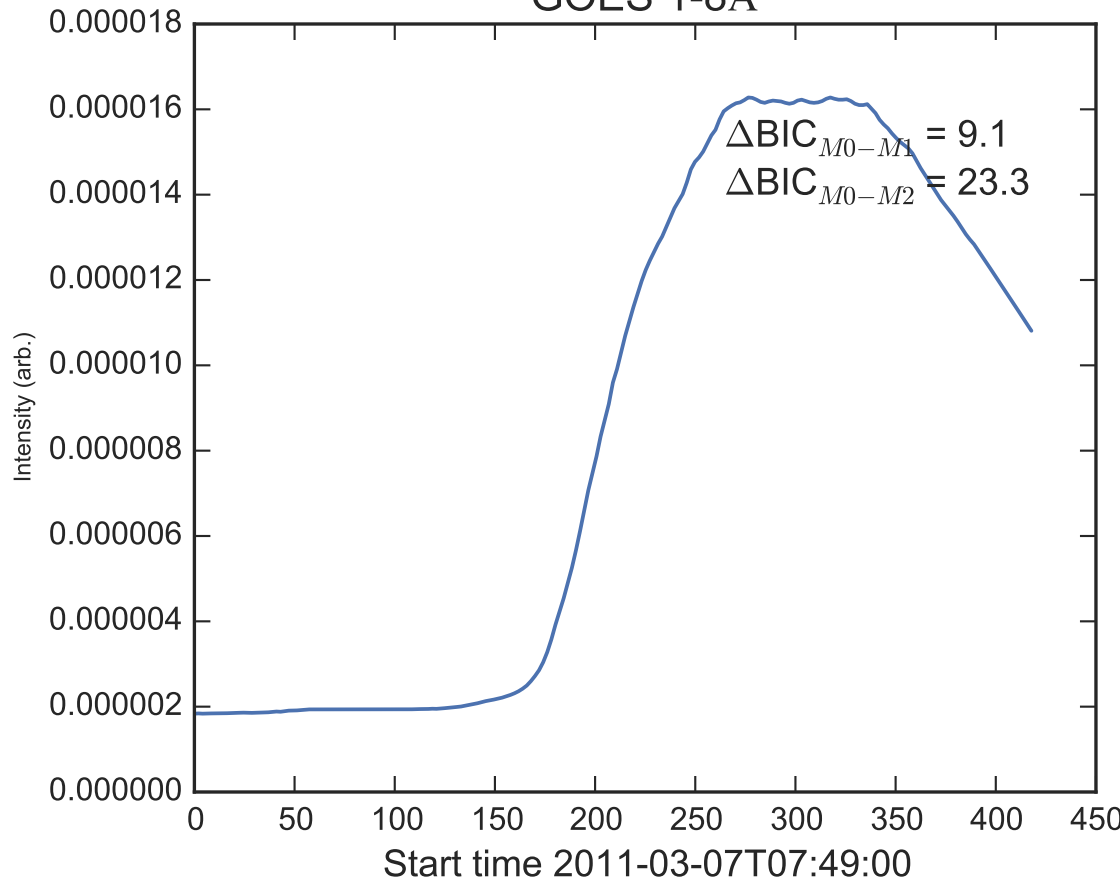

GOES 1-8Å

Power Spectral Density (PSD) - Model 0

Power Spectral Density (PSD) - Model 1

Power Spectral Density (PSD) - Model 2