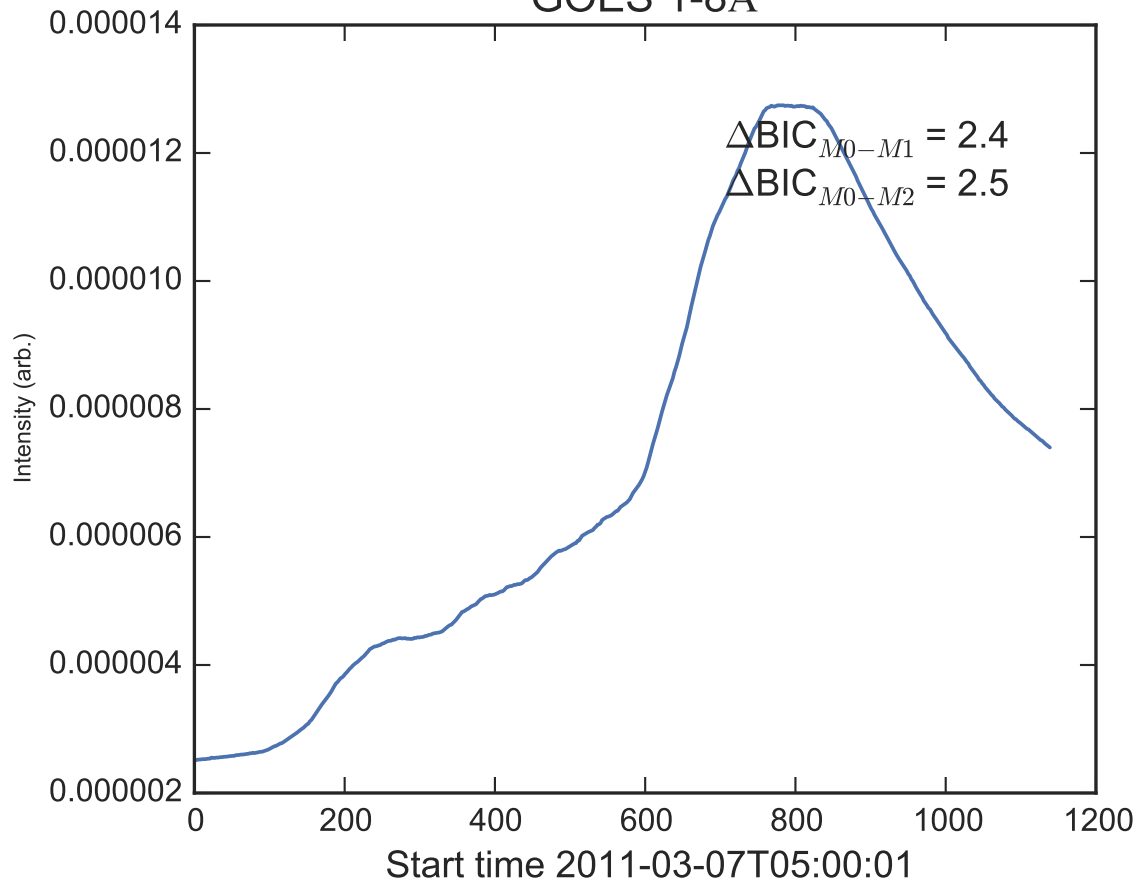

GOES 1-8Å

Power Spectral Density (PSD) - Model 0

Power Spectral Density (PSD) - Model 1

Power Spectral Density (PSD) - Model 2