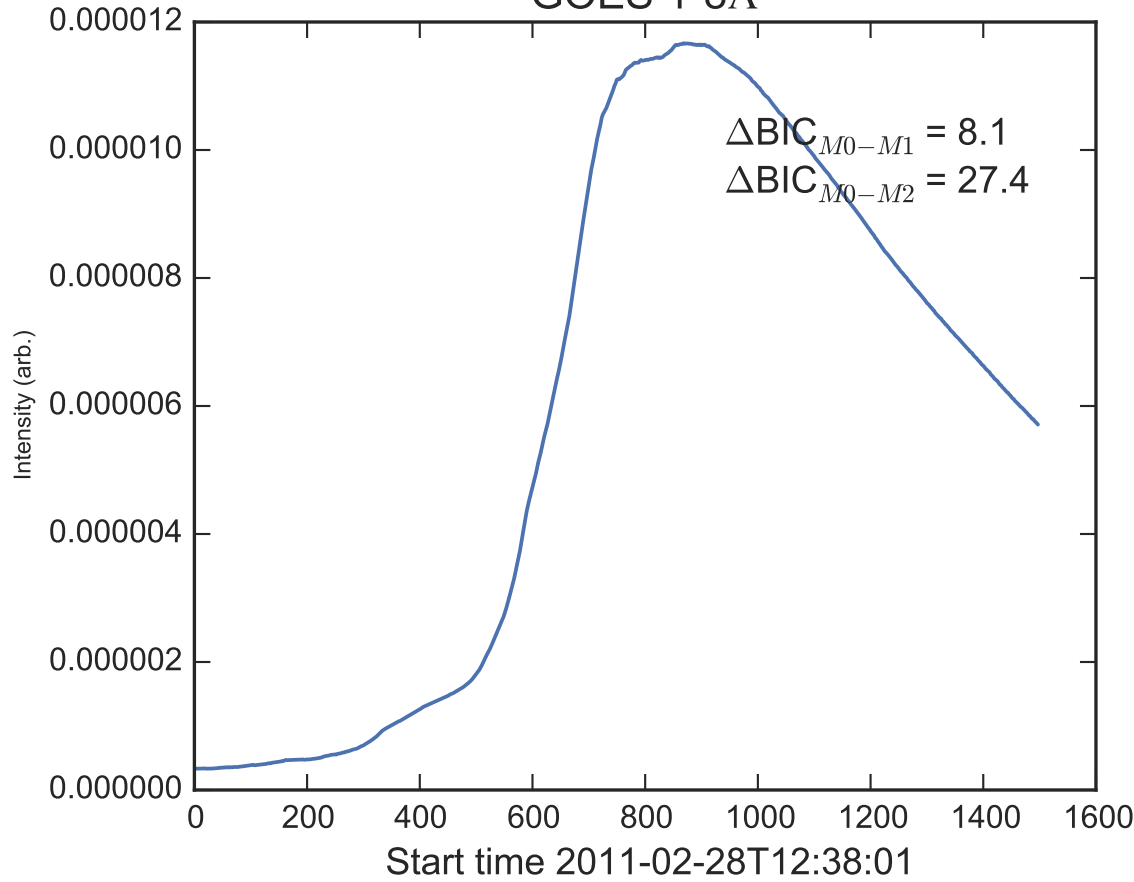

GOES 1-8Å

Power Spectral Density (PSD) - Model 0

Power Spectral Density (PSD) - Model 1

Power Spectral Density (PSD) - Model 2