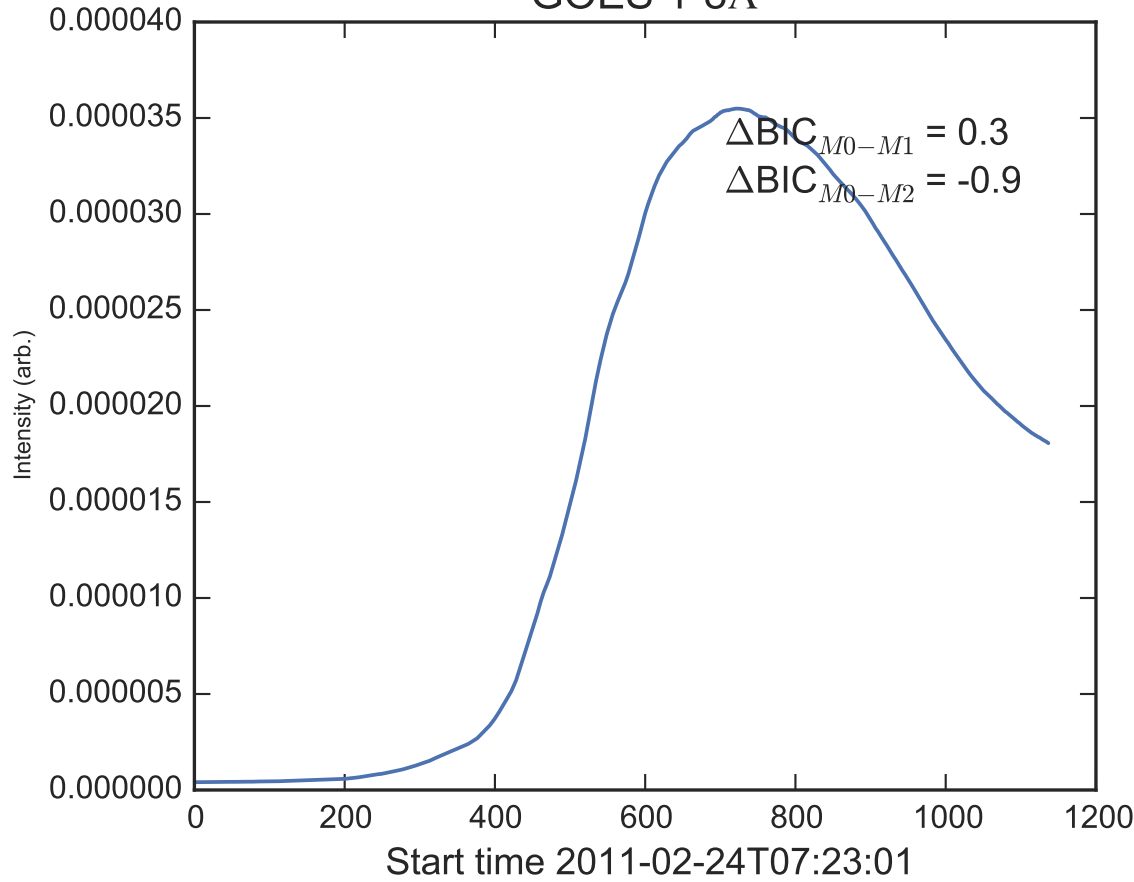

GOES 1-8Å

Power Spectral Density (PSD) - Model 0

Power Spectral Density (PSD) - Model 1

Power Spectral Density (PSD) - Model 2