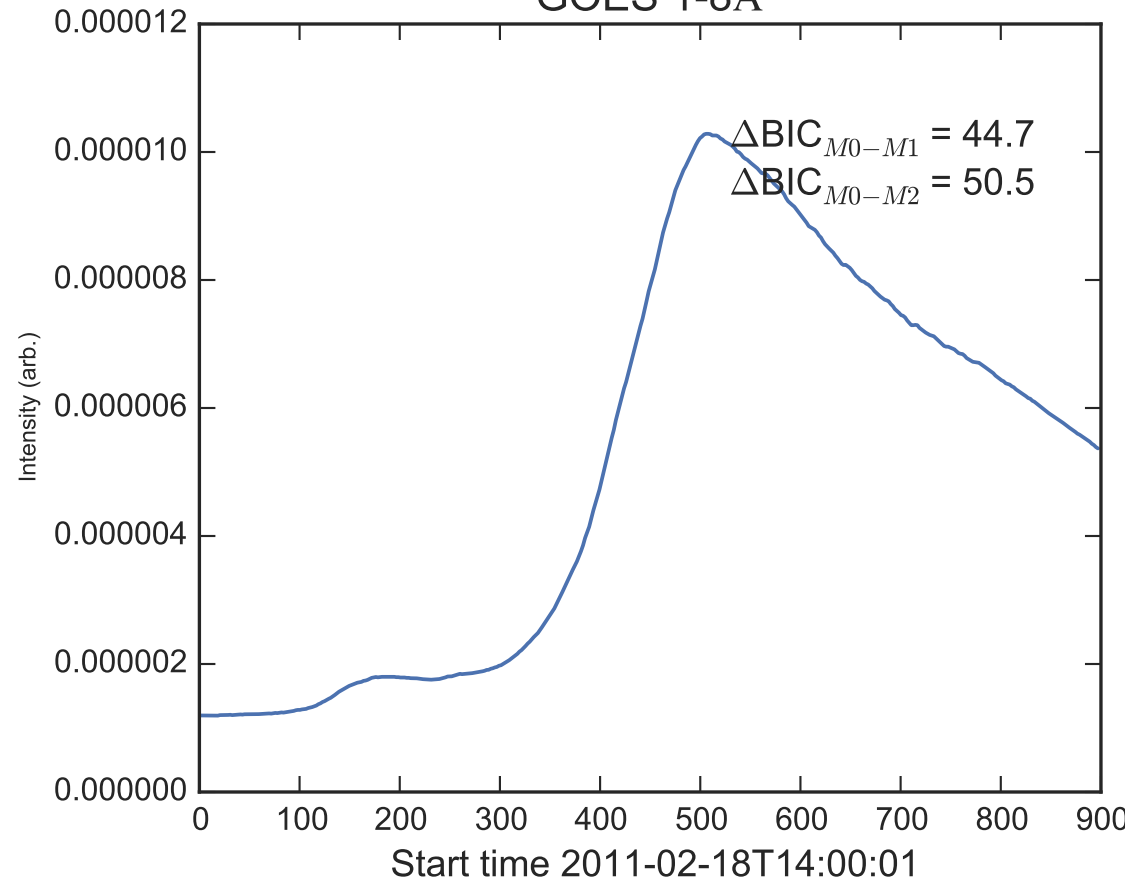

GOES 1-8Å

Power Spectral Density (PSD) - Model 0

Power Spectral Density (PSD) - Model 1

Power Spectral Density (PSD) - Model 2