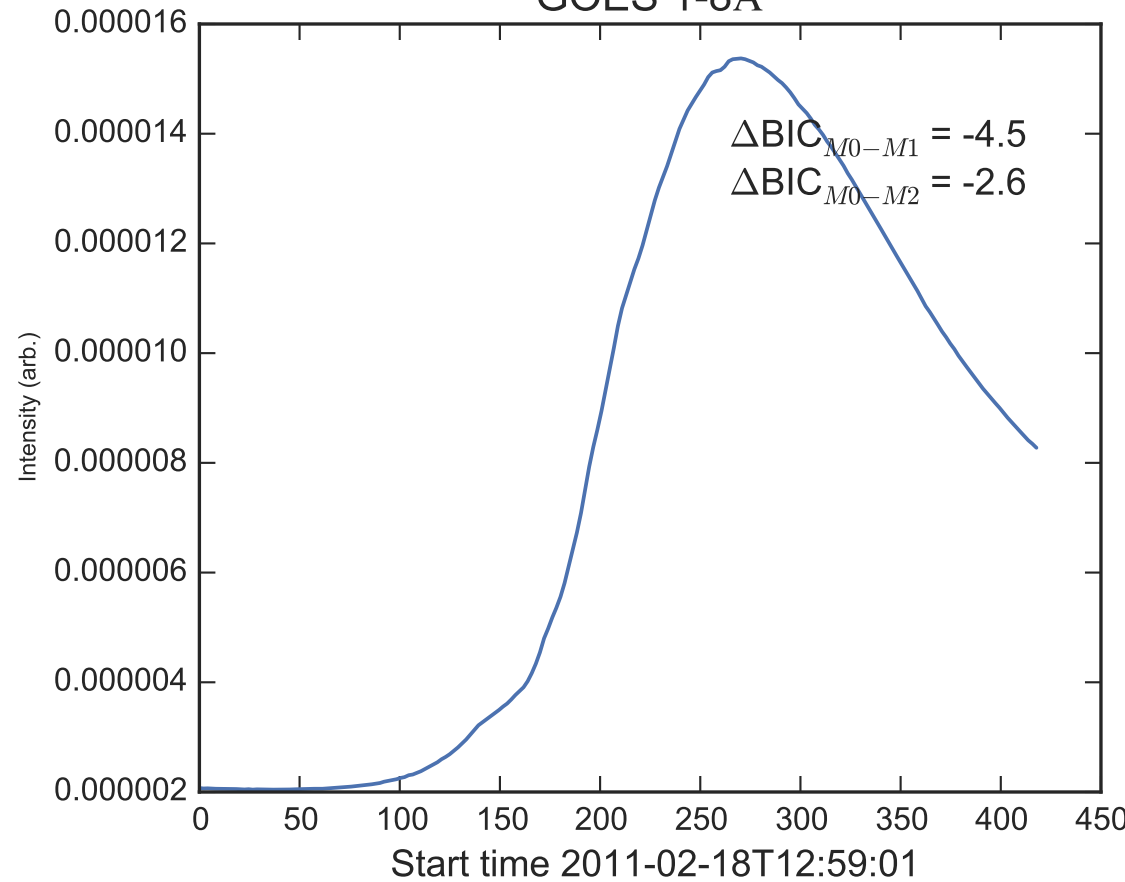

GOES 1-8Å

Power Spectral Density (PSD) - Model 0

Power Spectral Density (PSD) - Model 1

Power Spectral Density (PSD) - Model 2