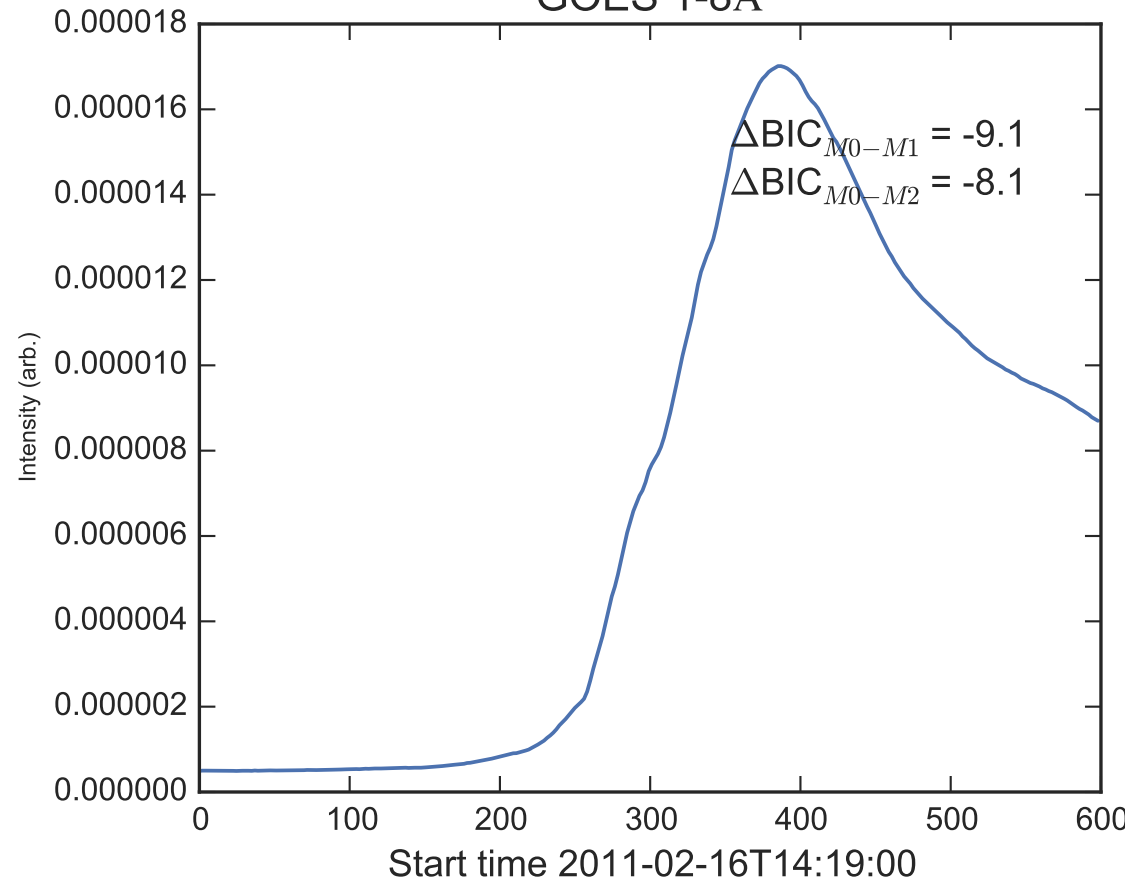

GOES 1-8Å

Power Spectral Density (PSD) - Model 0

Power Spectral Density (PSD) - Model 1

Power Spectral Density (PSD) - Model 2