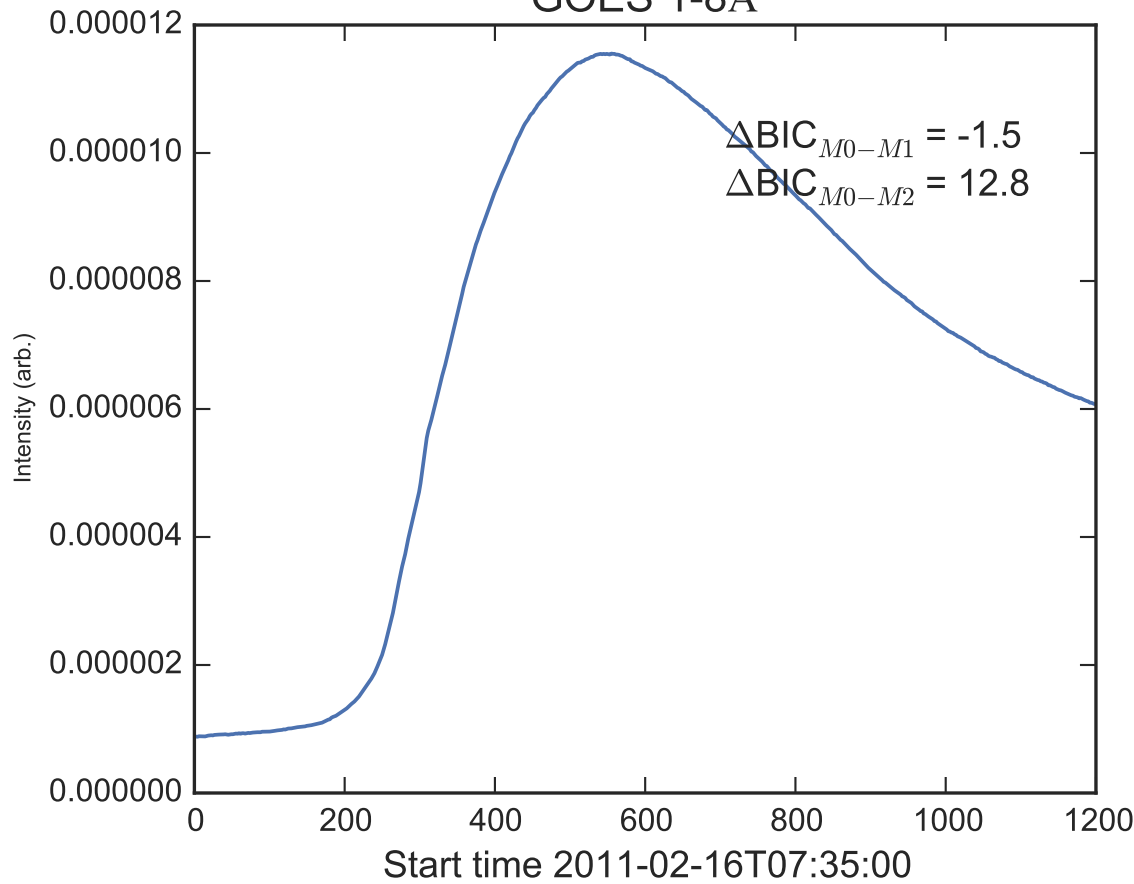

GOES 1-8Å

Power Spectral Density (PSD) - Model 0

Power Spectral Density (PSD) - Model 1

Power Spectral Density (PSD) - Model 2