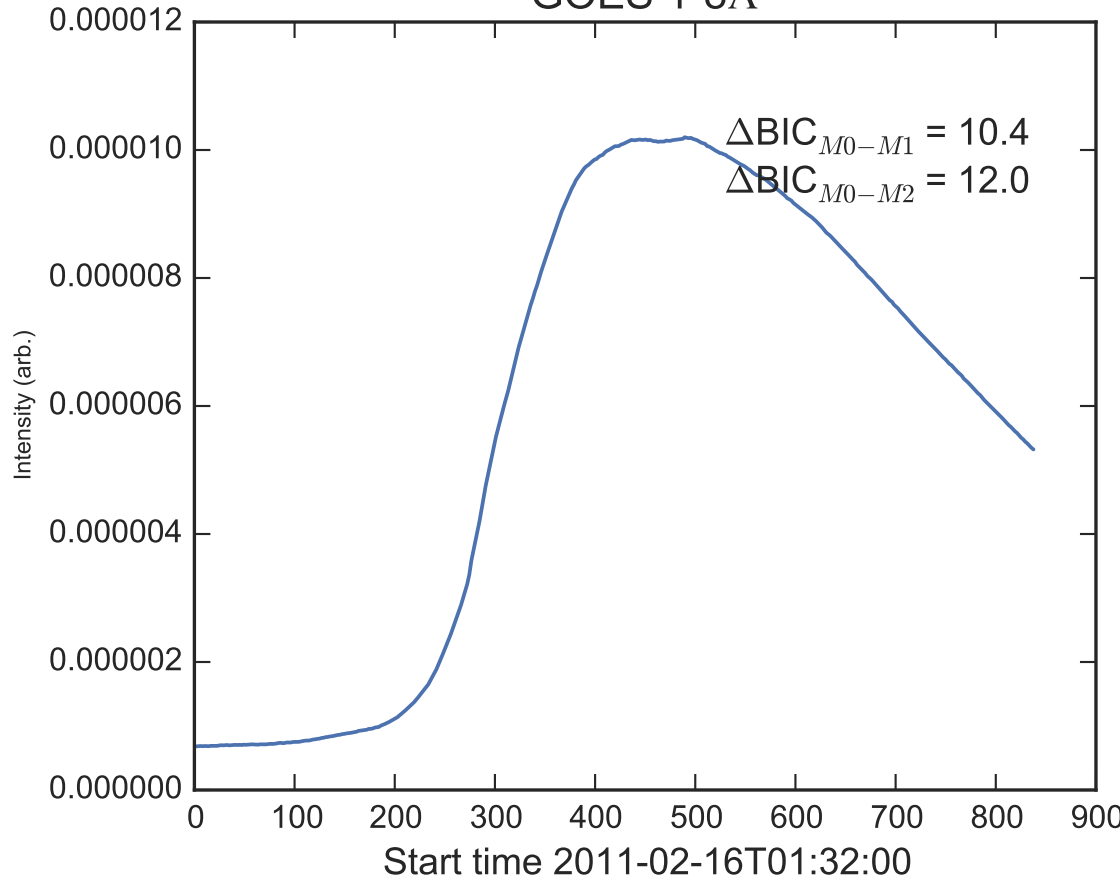

GOES 1-8Å

Power Spectral Density (PSD) - Model 0

Power Spectral Density (PSD) - Model 1

Power Spectral Density (PSD) - Model 2