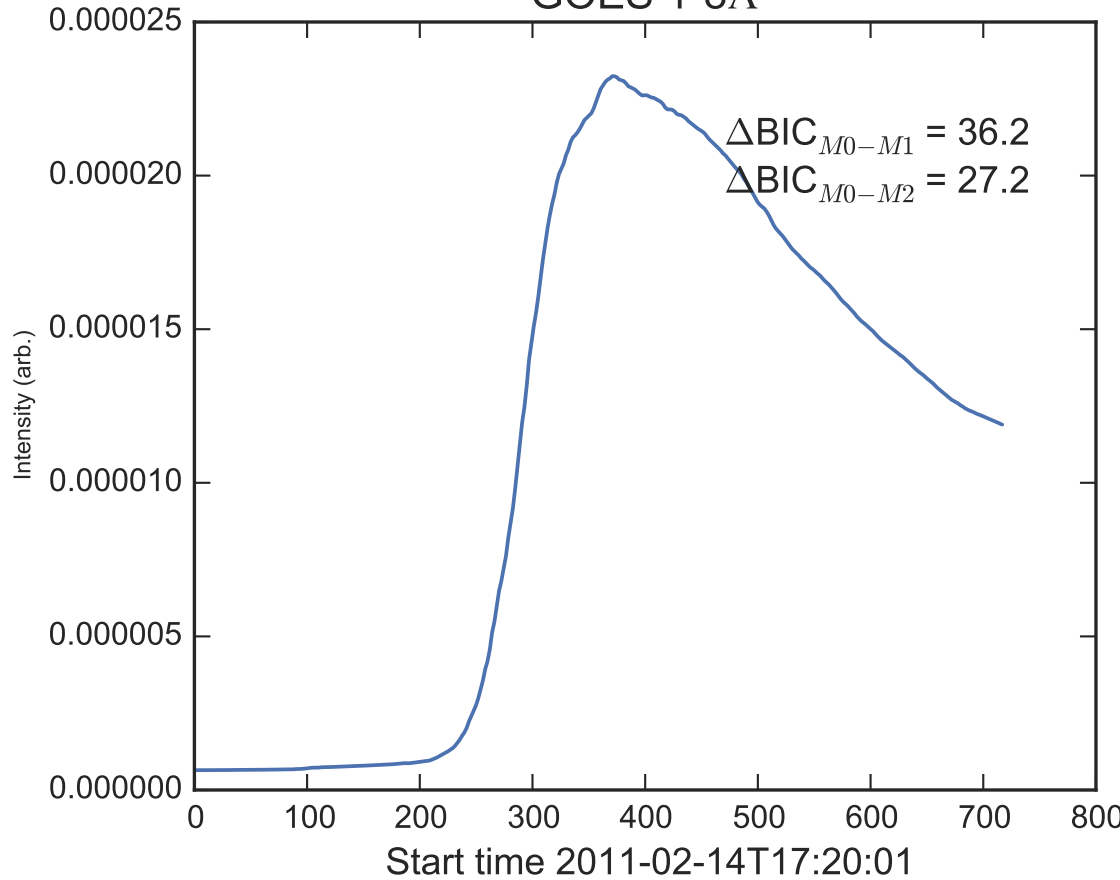

GOES 1-8Å

Power Spectral Density (PSD) - Model 0

Power Spectral Density (PSD) - Model 1

Power Spectral Density (PSD) - Model 2