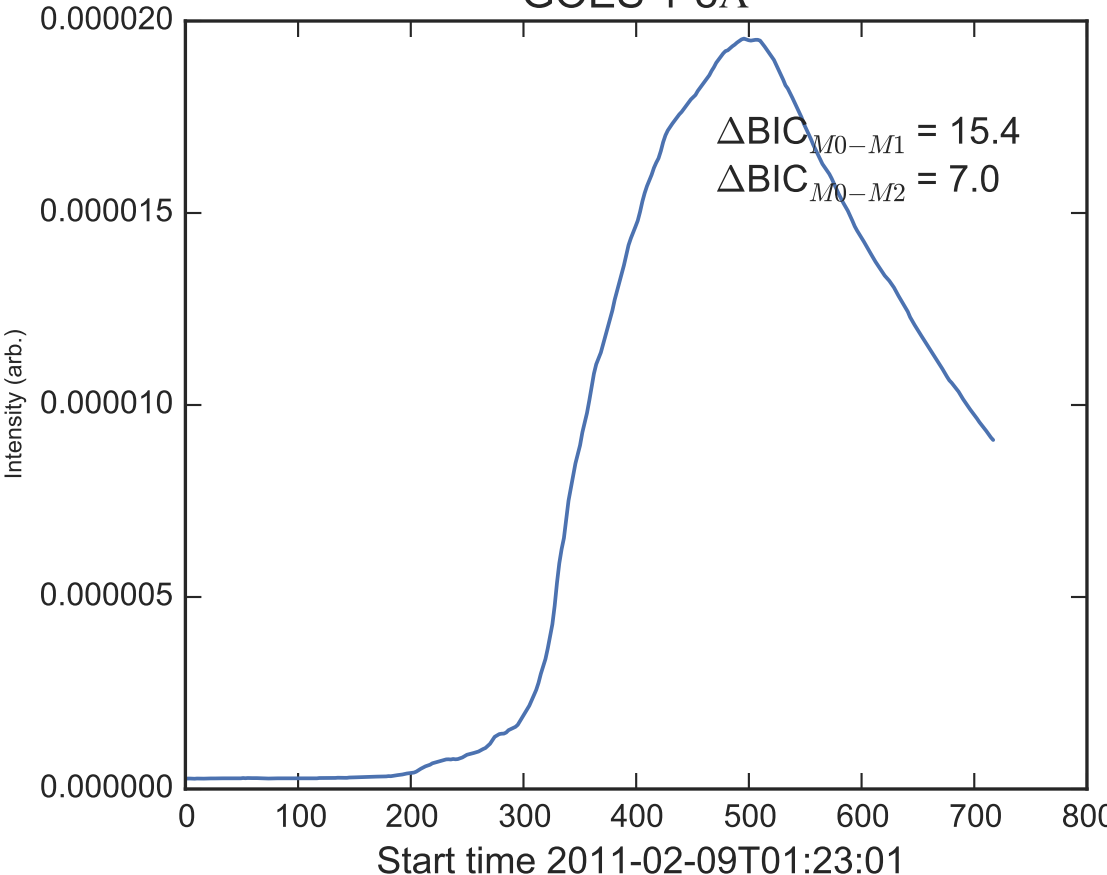

GOES 1-8Å

Power Spectral Density (PSD) - Model 0

Power Spectral Density (PSD) - Model 1

Power Spectral Density (PSD) - Model 2